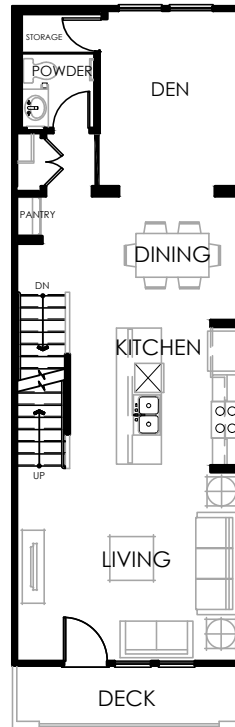

PLAN 5, The Azure
 4 bed, 4 bath
 1,754 - 1,794 sq. ft.
 2-car standard garage

1ST FLOOR

1ST FLOOR

OPTION

2ND FLOOR

2ND FLOOR

OPTION

3RD FLOOR