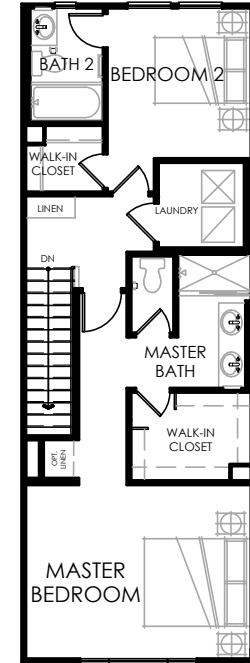

PLAN 5, The Azure
 4 bed, 4 bath
 1,754 - 1,794 sq. ft.
 2-car standard garage

1ST FLOOR

1ST FLOOR

OPTION

2ND FLOOR

2ND FLOOR

OPTION

3RD FLOOR