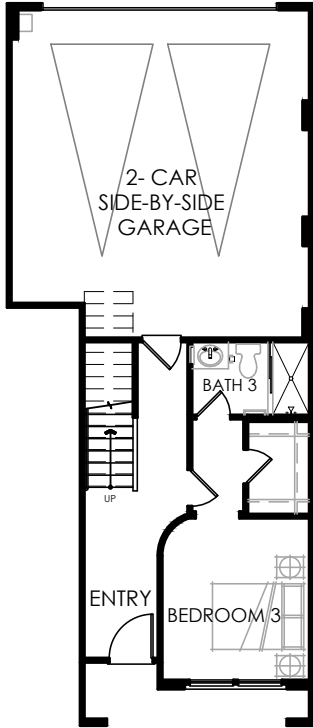

PLAN 5, The Azure
 4 bed, 4 bath
 1,754 - 1,794 sq. ft.
 2-car standard garage

1ST FLOOR

1ST FLOOR

OPTION

2ND FLOOR

2ND FLOOR

OPTION

3RD FLOOR