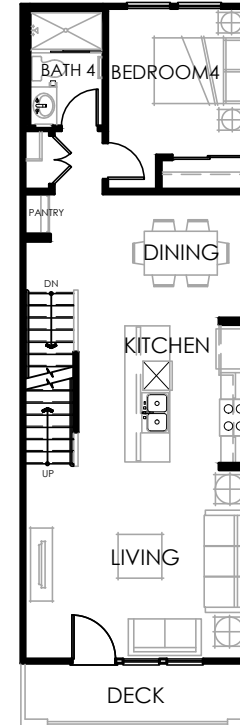

PLAN 5, The Azure
 4 bed, 4 bath
 1,754 - 1,794 sq. ft.
 2-car standard garage

1ST FLOOR

1ST FLOOR

OPTION

2ND FLOOR

2ND FLOOR

OPTION

3RD FLOOR