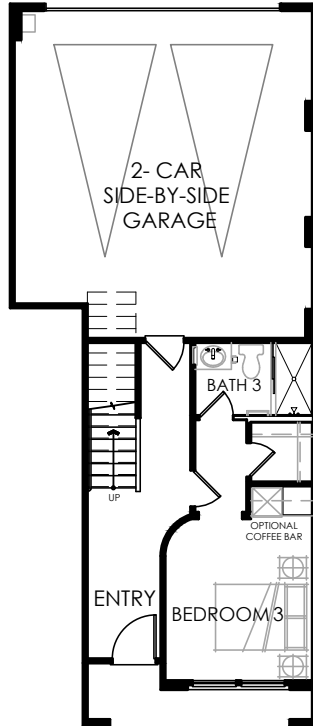

PLAN 5, The Azure
 4 bed, 4 bath
 1,754 - 1,794 sq. ft.
 2-car standard garage

1ST FLOOR

1ST FLOOR

OPTION

2ND FLOOR

2ND FLOOR

OPTION

3RD FLOOR